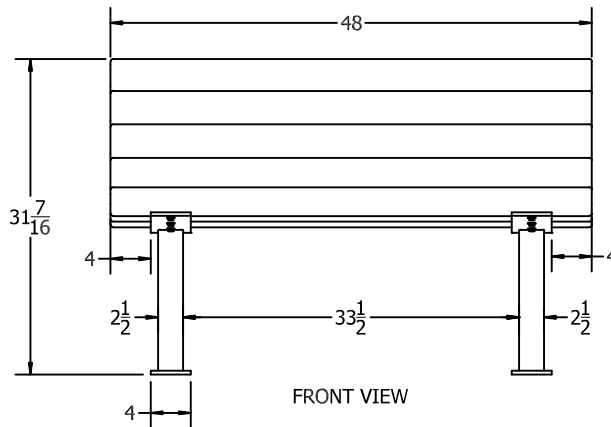

TOP VIEW

3D ISOMETRIC VIEW

FRONT VIEW

SIDE VIEW

BRO

CED

GRA

GRE

STANDARD COLORS

INSERT COLOR CODE IN PRODUCT NUMBER
 BROWN=BRO, CEDAR= CED, GRAY= GRA, GREEN= GRE

EXAMPLE: CEDAR JAMESON 4 FT. BENCH =
 PB 4**CED**BFJAM

4 Ft. Jameson Bench Spec Sheet

©COPYRIGHT 2013-2033