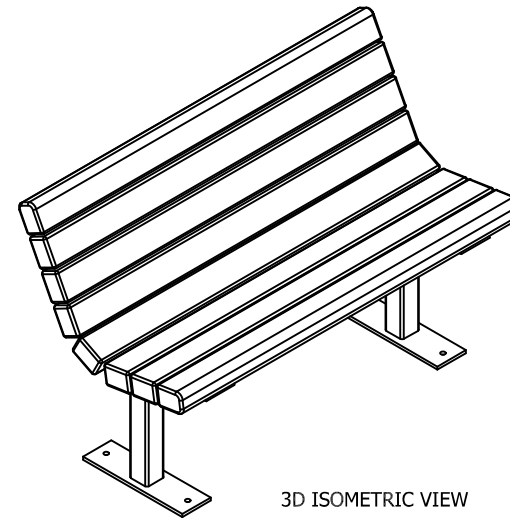

TOP VIEW

3D ISOMETRIC VIEW

FRONT VIEW

SIDE VIEW

BRO

CED

GRA

GRE

STANDARD COLORS

INSERT COLOR CODE IN PRODUCT NUMBER
 BROWN=BRO, CEDAR= CED, GRAY= GRA, GREEN= GRE

EXAMPLE: CEDAR JAMESON 4 FT. BENCH =
 PB 4**CED**BFJAM

4 Ft. Jameson Bench Spec Sheet

©COPYRIGHT 2013-2033