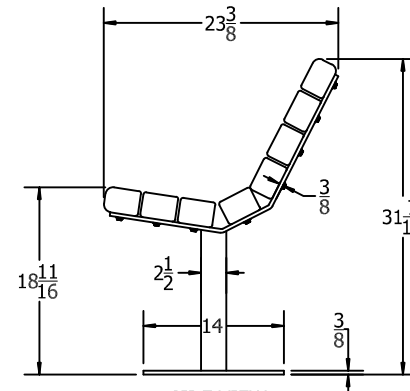

TOP VIEW

3D ISOMETRIC VIEW

FRONT VIEW

SIDE VIEW

BRO

CED

GRA

GRE

STANDARD COLORS

INSERT COLOR CODE IN PRODUCT NUMBER
 BROWN=BRO, CEDAR= CED, GRAY= GRA, GREEN= GRE

EXAMPLE: CEDAR JAMESON 4 FT. BENCH =
 PB 4**CED**BFJAM

4 Ft. Jameson Bench Spec Sheet

©COPYRIGHT 2013-2033